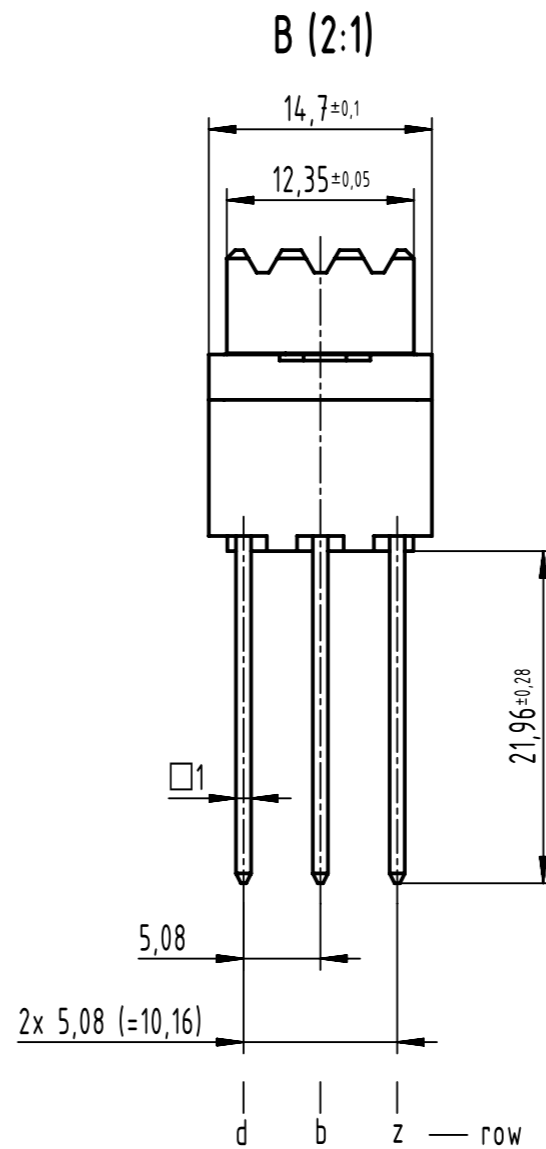

A
contact arrangement

48 ww - contacts

■ = position with contact

□ = position without contact

further information see product data sheet

09 06 248 3821	Au90
09 06 248 2821 015	Au1
09 06 248 7821	3
09 06 248 6821	2
09 06 248 2821	1
part no.	performance level

All Dimensions in mm Original Size DIN A3		Scale 1:1	Free size tol. IEC 60603-2	Ref. Sub.
All rights reserved Department EL PD		Created by LEHNERT	Inspected by LEHNERT	Standardisation 302077
HARTING D-32339 Espelkamp		Title DIN Power type F female ww straight 22.0 48-pole		Date 2021-05-18
		Type TB	Number 0906248X821	State Final Release
				Doc-Key / ECM-Nr. 100184594/UGD/019/D 500000194571
				Rev. D Page 1/1