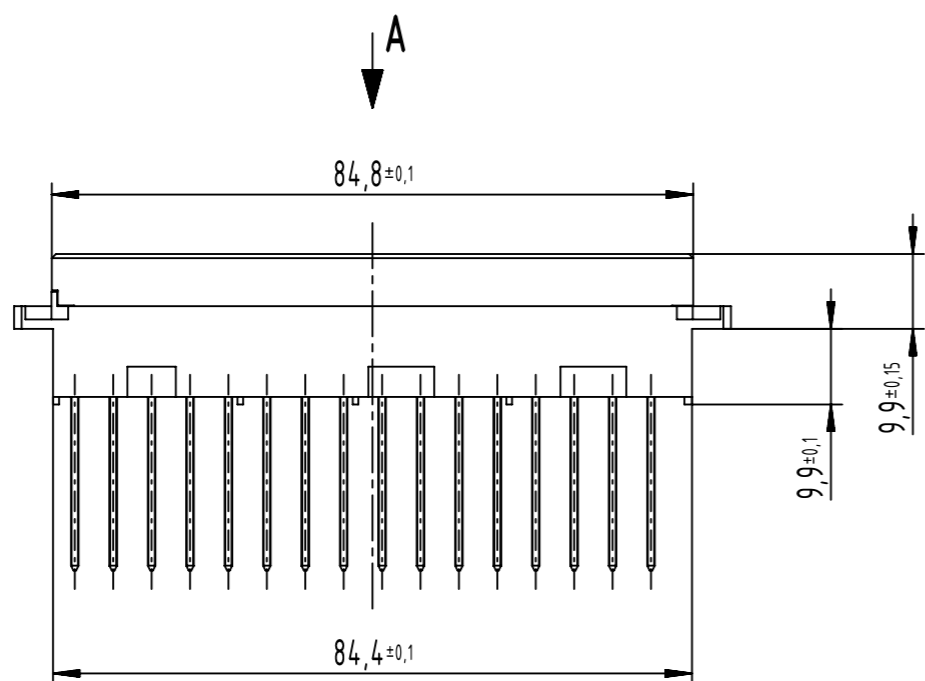

A
contact arrangement

48 ww - contacts

■ = position with contact

□ = position without contact

further information see product data sheet

09 06 248 3821	Au90
09 06 248 2821 015	Au1
09 06 248 7821	3
09 06 248 6821	2
09 06 248 2821	1
part no.	performance level

All Dimensions in mm Original Size DIN A3		Scale 1:1	Free size tol. IEC 60603-2	Ref. Sub.
All rights reserved Department EL PD		Created by LEHNERT	Inspected by LEHNERT	Standardisation 302077
HARTING D-32339 Espelkamp		Title DIN Power type F female ww straight 22.0 48-pole		Date 2021-05-18
		Type TB	Number 0906248X821	State Final Release
				Doc-Key / ECM-Nr. 100184594/UGD/019/D 500000194571
				Rev. D Page 1/1