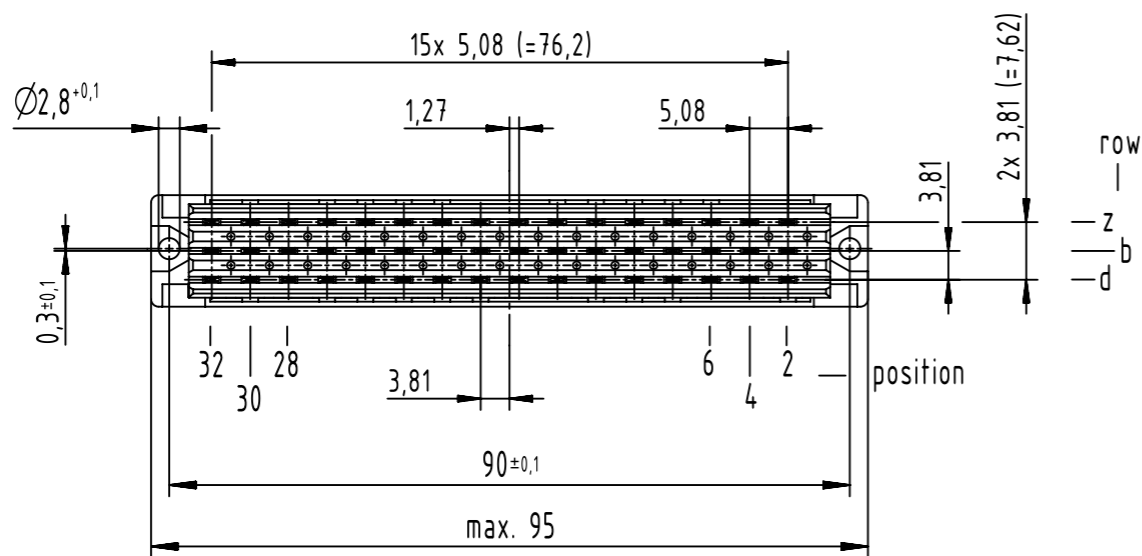

A
contact arrangement

48 ww - contacts

■ = position with contact

□ = position without contact

further information see product data sheet

09 06 248 3821	Au90
09 06 248 2821 015	Au1
09 06 248 7821	3
09 06 248 6821	2
09 06 248 2821	1
part no.	performance level

All Dimensions in mm Original Size DIN A3		Scale 1:1	Free size tol. IEC 60603-2	Ref. Sub.
All rights reserved Department EL PD		Created by LEHNERT	Inspected by LEHNERT	Standardisation 302077
HARTING D-32339 Espelkamp		Title DIN Power type F female ww straight 22.0 48-pole		Date 2021-05-18
		Type TB	Number 0906248X821	State Final Release
				Doc-Key / ECM-Nr. 100184594/UGD/019/D 500000194571
				Rev. D Page 1/1