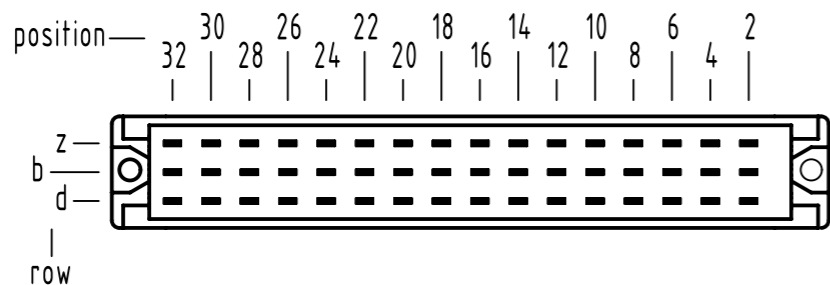

A
contact arrangement

48 ww - contacts

■ = position with contact

□ = position without contact

further information see product data sheet

09 06 248 3821	Au90
09 06 248 2821 015	Au1
09 06 248 7821	3
09 06 248 6821	2
09 06 248 2821	1
part no.	performance level

All Dimensions in mm Original Size DIN A3		Scale 1:1	Free size tol. IEC 60603-2	Ref. Sub.
All rights reserved Department EL PD		Created by LEHNERT	Inspected by LEHNERT	Standardisation 302077
HARTING D-32339 Espelkamp		Title DIN Power type F female ww straight 22.0 48-pole		Date 2021-05-18
		Type TB	Number 0906248X821	State Final Release
				Doc-Key / ECM-Nr. 100184594/UGD/019/D 500000194571
				Rev. D Page 1/1