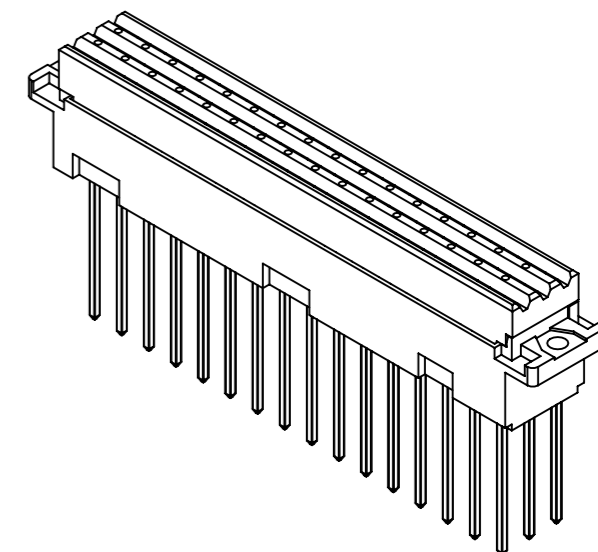

A
contact arrangement

48 ww - contacts

■ = position with contact

□ = position without contact

further information see product data sheet

09 06 248 3821	Au90
09 06 248 2821 015	Au1
09 06 248 7821	3
09 06 248 6821	2
09 06 248 2821	1
part no.	performance level

All Dimensions in mm Original Size DIN A3		Scale 1:1	Free size tol. IEC 60603-2	Ref. Sub.
All rights reserved Department EL PD		Created by LEHNERT	Inspected by LEHNERT	Standardisation 302077
HARTING D-32339 Espelkamp		Title DIN Power type F female ww straight 22.0 48-pole		Date 2021-05-18
		Type TB	Number 0906248X821	State Final Release
				Doc-Key / ECM-Nr. 100184594/UGD/019/D 500000194571
				Rev. D Page 1/1